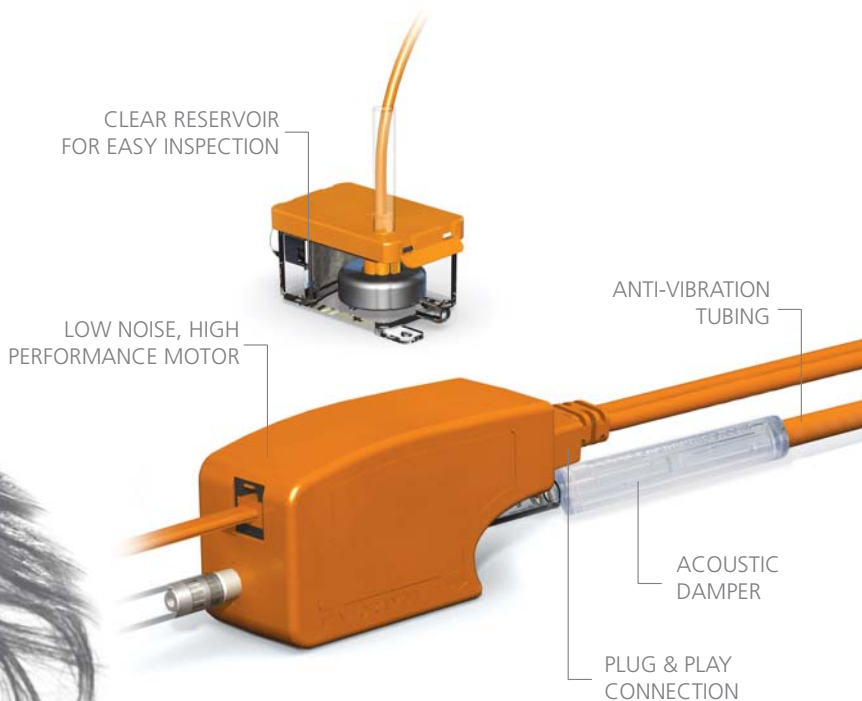

complete **tranquillity** via total system approach

silent+

MINI ORANGE

www.aspenpumps.com
designed by engineers for engineers