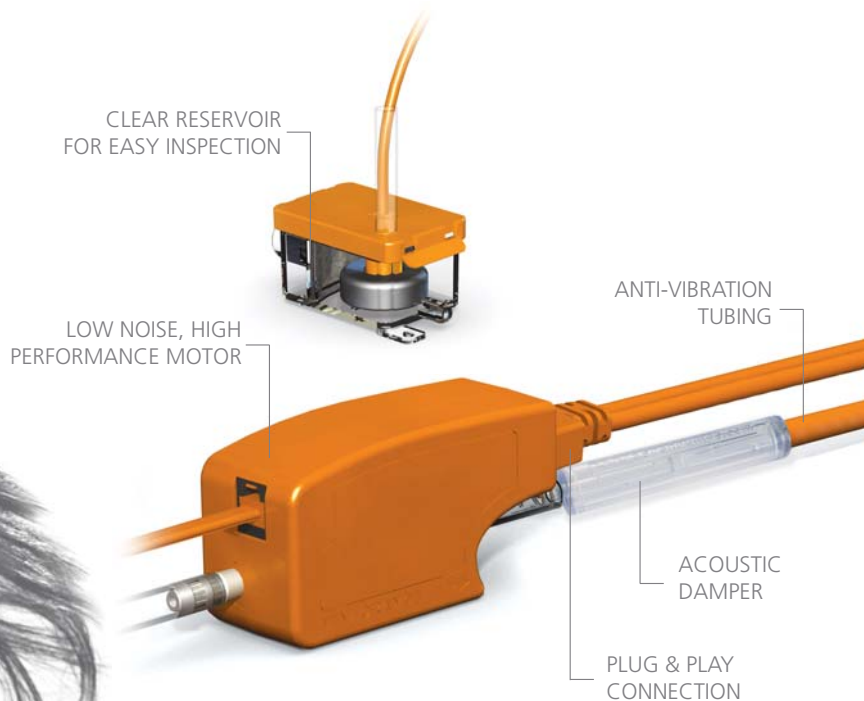

complete **tranquillity** via total system approach

silent+

MINI ORANGE

www.aspenpumps.com
designed by engineers for engineers