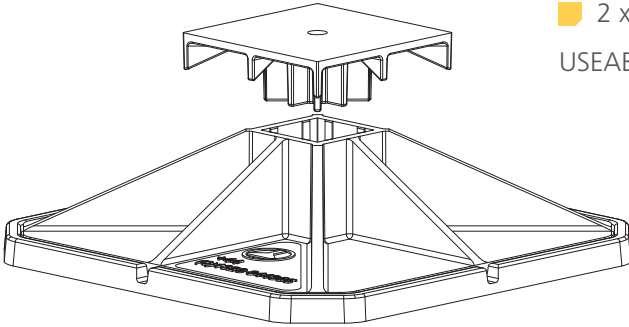

**BIG FOOT
SYSTEMS**

Platforms

Simply fitted into the top of the Big Foot mouldings, these Platforms provide a versatile support system. Available with a plain top or with 2 or 4 sides, they have a central M10 threaded insert and are supplied in pairs with Big Feet and AV mats.

3 PLATFORM
OPTIONS

AVAILABLE WITH
305mm² OR
450mm² FEET

AV MAT

Big Foot Platforms are ideal for numerous applications, including:

Pipe runs | RSJs | Units | and many more...

COMPONENTS

- 2 x FLAT PLATFORM (WITH M10 INSERT)
- 2 x BIG FOOT FEET
- 2 x AV MATS

USEABLE AREA: 126mm x 126mm

PART NUMBERS:

305mm ² FEET	B9098
450mm ² FEET	B9049

FLAT PLATFORM

COMPONENTS

- 2 x 2 SIDED PLATFORM (WITH M10 INSERT)
- 2 x BIG FOOT FEET
- 2 x AV MATS

USEABLE AREA: 114mm x 126mm

PART NUMBERS:

305mm ² FEET	B9099
450mm ² FEET	B9102

2 SIDED PLATFORM

COMPONENTS

- 2 x 4 SIDED PLATFORM WITH M10 INSERT
- 2 x BIG FOOT FEET
- 2 x AV MATS

USEABLE AREA: 114mm x 114mm

PART NUMBERS:

305mm ² FEET	B9100
450mm ² FEET	B9103