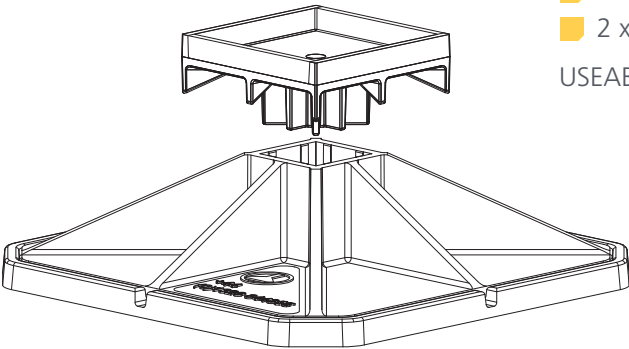

**BIG FOOT
SYSTEMS**

Platforms

Simply fitted into the top of the Big Foot mouldings, these Platforms provide a versatile support system. Available with a plain top or with 2 or 4 sides, they have a central M10 threaded insert and are supplied in pairs with Big Feet and AV mats.

USEABLE AREA: 126mm x 126mm

PART NUMBERS:

305mm ² FEET	B9098
450mm ² FEET	B9049

FLAT PLATFORM

COMPONENTS

- 2 x 2 SIDED PLATFORM (WITH M10 INSERT)
- 2 x BIG FOOT FEET
- 2 x AV MATS

USEABLE AREA: 114mm x 126mm

PART NUMBERS:

305mm ² FEET	B9099
450mm ² FEET	B9102

2 SIDED PLATFORM

COMPONENTS

- 2 x 4 SIDED PLATFORM WITH M10 INSERT
- 2 x BIG FOOT FEET
- 2 x AV MATS

USEABLE AREA: 114mm x 114mm

PART NUMBERS:

305mm ² FEET	B9100
450mm ² FEET	B9103

4 SIDED PLATFORM