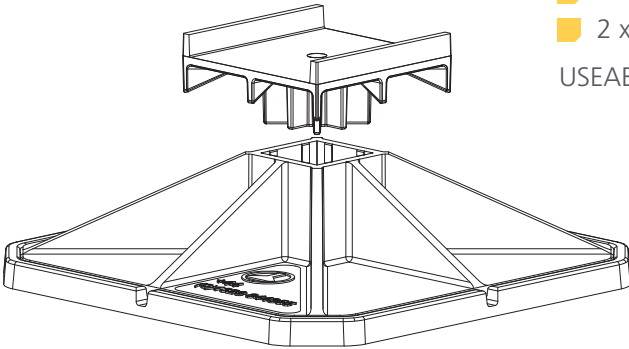

**BIG FOOT
SYSTEMS**

Platforms

Simply fitted into the top of the Big Foot mouldings, these Platforms provide a versatile support system. Available with a plain top or with 2 or 4 sides, they have a central M10 threaded insert and are supplied in pairs with Big Feet and AV mats.

3 PLATFORM
OPTIONS

AVAILABLE WITH
305mm² OR
450mm² FEET

AV MAT

Big Foot Platforms are ideal for numerous applications, including:

Pipe runs | RSJs | Units | and many more...

COMPONENTS

- 2 x FLAT PLATFORM (WITH M10 INSERT)
- 2 x BIG FOOT FEET
- 2 x AV MATS

USEABLE AREA: 126mm x 126mm

PART NUMBERS:

305mm ² FEET	B9098
450mm ² FEET	B9049

FLAT PLATFORM

COMPONENTS

- 2 x 2 SIDED PLATFORM (WITH M10 INSERT)
- 2 x BIG FOOT FEET
- 2 x AV MATS

USEABLE AREA: 114mm x 126mm

PART NUMBERS:

305mm ² FEET	B9099
450mm ² FEET	B9102

2 SIDED PLATFORM

COMPONENTS

- 2 x 4 SIDED PLATFORM WITH M10 INSERT
- 2 x BIG FOOT FEET
- 2 x AV MATS

USEABLE AREA: 114mm x 114mm

PART NUMBERS:

305mm ² FEET	B9100
450mm ² FEET	B9103